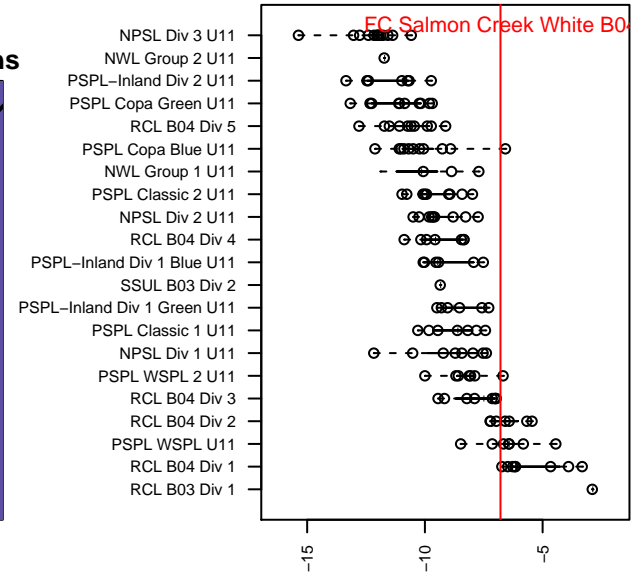

FC Salmon Creek White B04

Futbol Club Salmon Creek
 Salmon Creek, WA
 B04 total strength=570
 attack=0.78 defense=0.26
 fall league = PTT B04 Premier Gold
 spr league = Spr OYS B04 Premier Green

alt names used:
 FCSC B04 White
 SALMON CREEK JUVENTUS (WA)
 FCSC B04 White
 FC Salmon Creek B'04 White
 FC Salmon Creek B04 White
 FCSC B04 White
 FCSC B04 White

Venues played:
 2015 Seattle United Cup BU11
 2015 Mt Hood Challenge U11
 2015 Summer Slam U11
 2015 NWCL U11 U11
 2015 PTT B04 Premier Gold
 2015 Spr OYS B04 Premier Green
 2015 WYS Presidents Cup B04 Division 1

**attack and defense variance (black dot)
relative to other teams
and top 10 in region**

**attack and defense rating
relative to others at age
and all opponents in last 13 months**

Performance relative to 13 month average