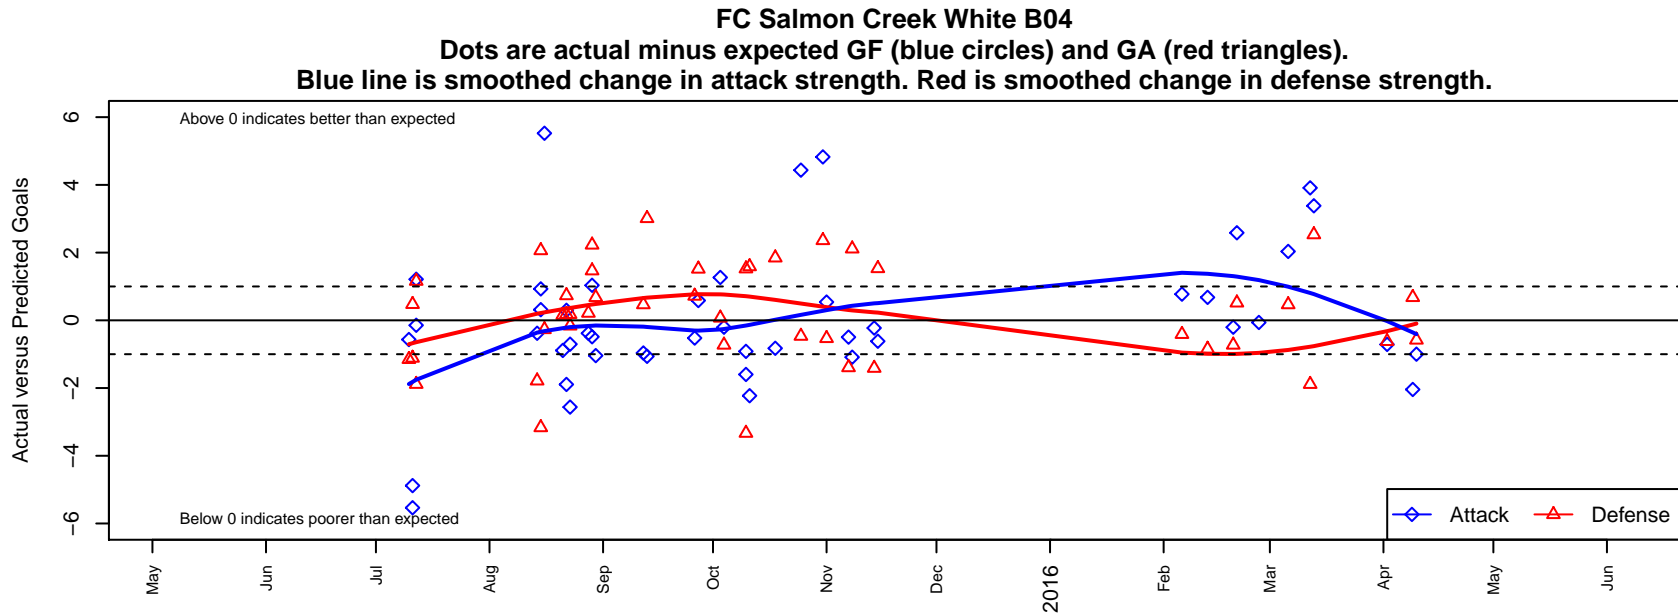

FC Salmon Creek White B04

Futbol Club Salmon Creek
 Salmon Creek, WA
 B04 total strength=570
 attack=0.78 defense=0.26
 fall league = PTT B04 Premier Gold
 spr league = Spr OYS B04 Premier Green

alt names used:
 FCSC B04 White
 SALMON CREEK JUVENTUS (WA)
 FCSC B04 White
 FC Salmon Creek B'04 White
 FC Salmon Creek B04 White
 FCSC B04 White
 FCSC B04 White

**attack and defense variance (black dot)
relative to other teams
and top 10 in region**

**attack and defense rating
relative to others at age
and all opponents in last 13 months**

Performance relative to 13 month average